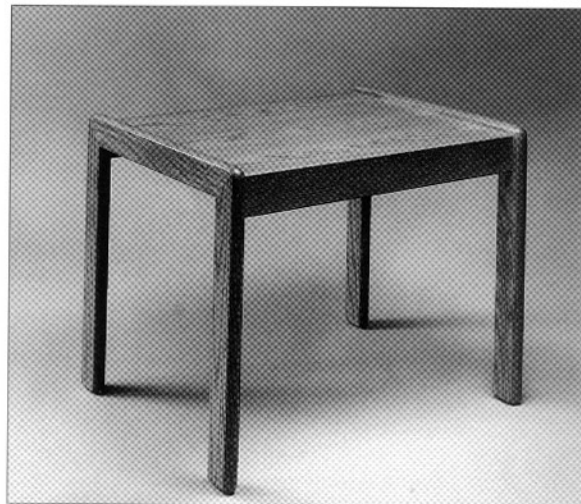

Masterful Blends of Design and Engineering

2000 Series Tables are an open, leg-style design available in red oak or solid maple. Oak tables are offered in Worden's standard oak finishes with laminate or matching wood top. Maple is offered in solid colors only with matching laminate top.

- 2122-3024 30" wide x 24" deep x 22" high
- 2116-3030 30" wide x 30" deep x 16" high
- 2116-4824 48" wide x 24" deep x 16" high
- 2116-0036 35-3/4" diameter x 16" high

3000 Series Tables feature marble, oak, maple or plastic laminate tops offset by a deep reveal design feature. Tops are edged in solid wood with matching finishes. Bases are quality Northern red oak in standard oak finishes or maple, available in solid finishes only.

- 3122-2020 20" wide x 20" deep x 22" high
- 3122-2626 26" wide x 26" deep x 22" high
- 3116-3030 30" wide x 30" deep x 16" high
- 3116-4420 44" wide x 20" deep x 16" high

4000 Series Drum Tables have distinctive, wrapped Northern red oak or maple veneers. Delicate reveals enhance the matching wood tops or high pressure laminate tops with solid oak or maple edge bands. Standard oak or maple finishes are available.