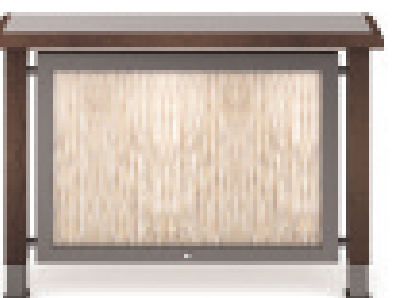

Worden Folio Collection

Two Bar with Insert
 Finish: deGilde Light Cherry
 Metal: Sparkle Silver
 Insert: Printed Wheatstalk

Flexible design.

The starting point is simple, but the possibilities are endless. Begin with Folio's two or three bar table style. Then, if you wish, add a mark of your own with a contrasting material like metal or acrylic, or personalize with a monogram or other graphic design. Folio is that flexible. Pricing for the tables is graded according to the options you choose.

Finish: Mahogany on Maple Metal: Sparkle Silver
Available in 36", 42" and 48" heights

Your needs set the standard.

Folio offers a broad range of sizes and configurations to let you create workspaces that encourage quiet, individual study. Add one of our three carrel styles to any table you've created.

Three Bar and Floating End Panels

Finish: Mahogany on Maple
Metal: Sparkle Silver

Wood Frame End Panels

Finish: Mahogany on Maple
Insert Left: Clear on Maple
Insert Right: 3Form Tiger Thatch

Three Bar End Panel with
OPAC Cabinet

Finish: Mahogany on Maple
Metal: Sparkle Silver

Wood Frame End Panel with OPAC

Finish: Mahogany on Maple
Insert: Maple Veneer

So you want options? Folio's your line.

Use your imagination, the variety of materials and finishes is endless.