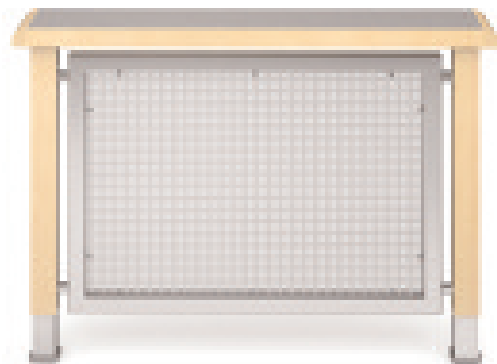

Worden Folio Collection

Two Bar with Insert
 Finish: deGilde Light Cherry
 Metal: Sparkle Silver
 Insert: Printed Wheatstalk

Flexible design.

The starting point is simple, but the possibilities are endless. Begin with Folio's two or three bar table style. Then, if you wish, add a mark of your own with a contrasting material like metal or acrylic, or personalize with a monogram or other graphic design. Folio is that flexible. Pricing for the tables is graded according to the options you choose.

Three Bar Table
 Finish: deGilde Light Cherry
 Metal: Sparkle Silver

Two Bar with Insert
 Finish: deGilde Light Cherry
 Metal: Sparkle Silver
 Insert: Custom Printed Monogram
 on Single Plaque

Two Bar with Insert
 Finish: deGilde Light Cherry
 Metal: Sparkle Silver
 Insert: Chemetal Windows 101

Power and possibility.

Folio's floating-frame and floating-panel table options round out the collection. As with the two and three bar styles, there are plenty of ways to customize the look. No matter which aesthetic you decide on, all seamlessly accommodate imbedded power and data, integrated lighting, and wire management, as needed. There's no need to choose between a stunning look and practical features. With Folio you get both.

Floating Metal Frame with Insert
Finish: Clear on Maple
Metal: Sparkle Silver
Insert: Chemetal Windows 101

Floating Wood Panel
Finish: Clear on Maple
Metal: Sparkle Silver
Panel: Maple Veneer

Floating Metal Frame with Insert
Finish: Clear on Maple
Metal: Sparkle Silver
Insert: Printed Tree Graphic on Acrylic