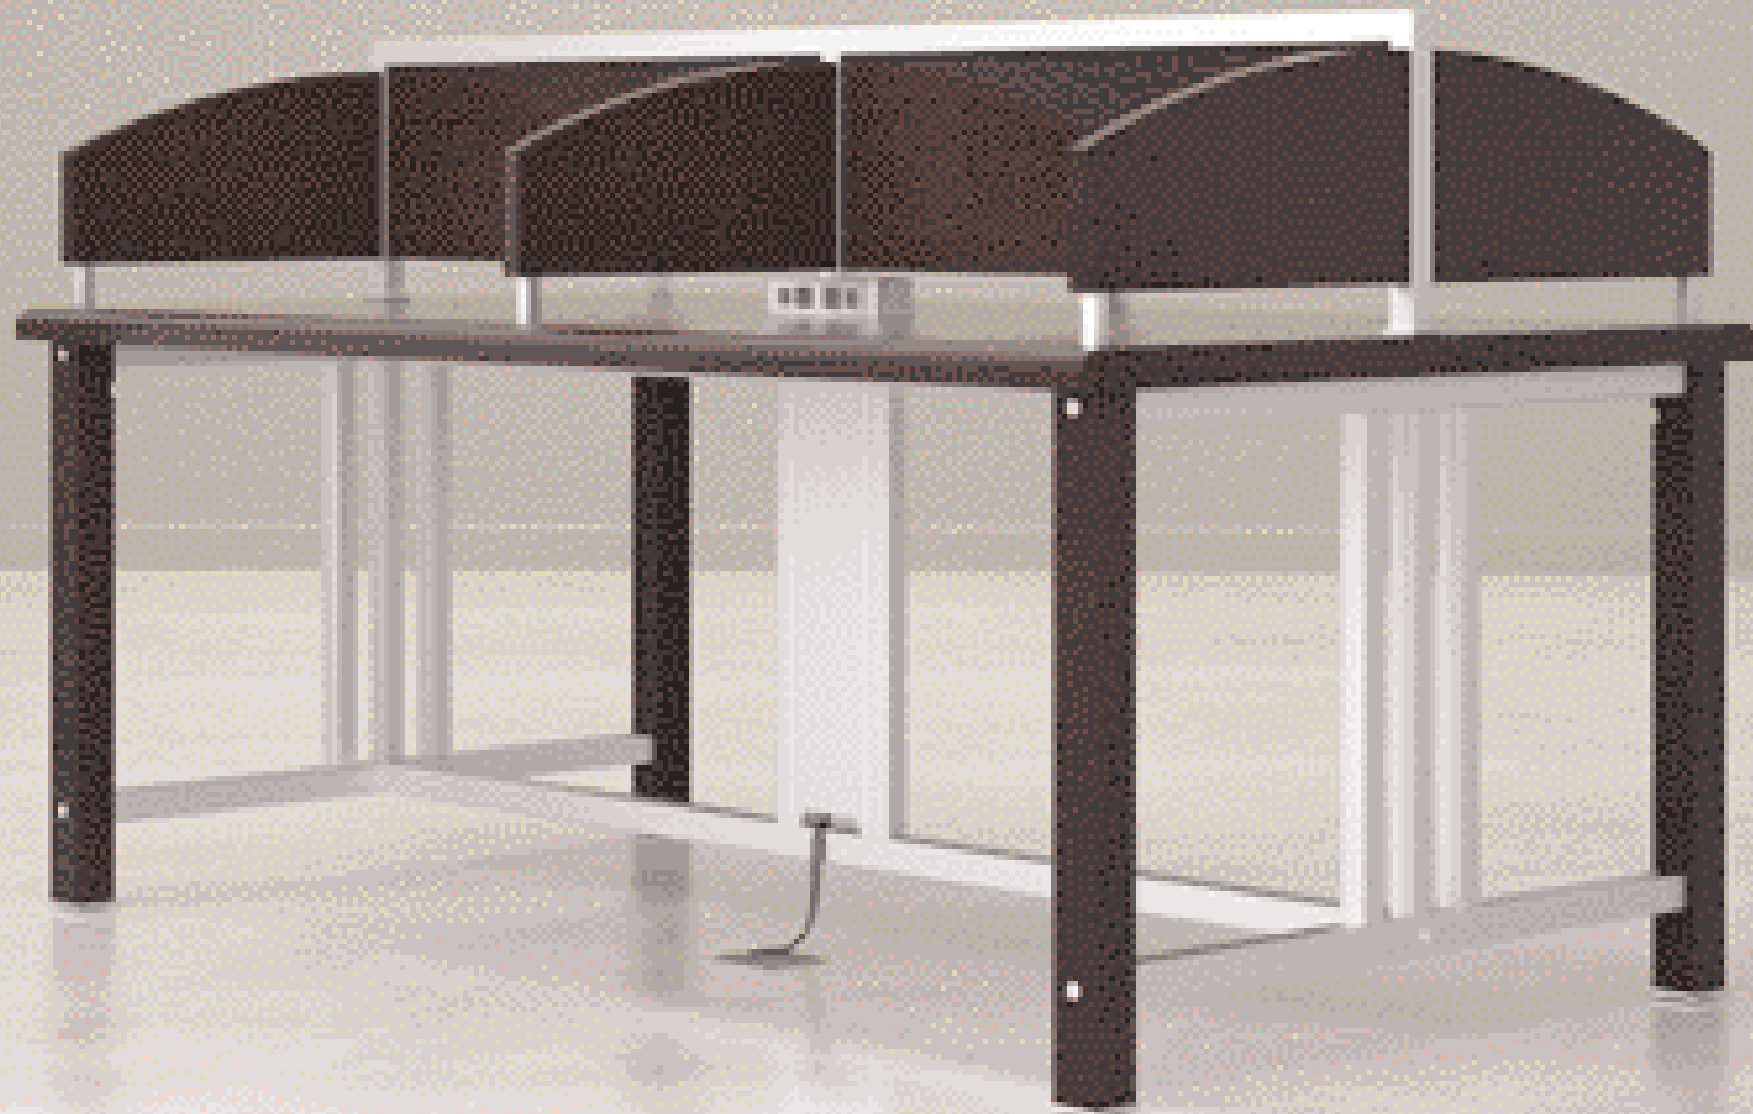

Power and possibility.

Folio's floating-frame and floating-panel table options round out the collection. As with the two and three bar styles, there are plenty of ways to customize the look. No matter which aesthetic you decide on, all seamlessly accommodate imbedded power and data, integrated lighting, and wire management, as needed. There's no need to choose between a stunning look and practical features. With Folio you get both.

Power/Data Center with lamp

Grommet Cover

Floating Wood Panel
Finish: Clear on Maple
Metal: Sparkle Silver
Panel: Olive Burl Veneer

Power/Data Center with optional
vertical wire manager trestle

Double Faced Carrel Rack

Finish: Mahogany on Maple Metal: Sparkle Silver
Available in 36", 42" and 48" heights

Your needs set the standard.

Folio offers a broad range of sizes and configurations to let you create workspaces that encourage quiet, individual study. Add one of our three carrel styles to any table you've created.