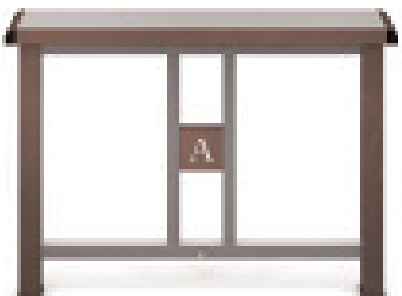

Power and possibility.

Folio's floating-frame and floating-panel table options round out the collection. As with the two and three bar styles, there are plenty of ways to customize the look. No matter which aesthetic you decide on, all seamlessly accommodate imbedded power and data, integrated lighting, and wire management, as needed. There's no need to choose between a stunning look and practical features. With Folio you get both.

Three Bar and Floating End Panels

Finish: Mahogany on Maple
Metal: Sparkle Silver

Wood Frame End Panels

Finish: Mahogany on Maple
Insert Left: Clear on Maple
Insert Right: 3Form Tiger Thatch

Three Bar End Panel with
OPAC Cabinet

Finish: Mahogany on Maple
Metal: Sparkle Silver

Wood Frame End Panel with OPAC

Finish: Mahogany on Maple
Insert: Maple Veneer

So you want options? Folio's your line.

Use your imagination, the variety of materials and finishes is endless.