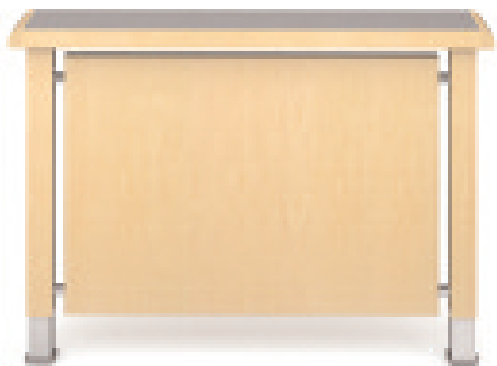

Worden Folio Collection

Two Bar with Insert
 Finish: deGilde Light Cherry
 Metal: Sparkle Silver
 Insert: Printed Wheatstalk

Flexible design.

The starting point is simple, but the possibilities are endless. Begin with Folio's two or three bar table style. Then, if you wish, add a mark of your own with a contrasting material like metal or acrylic, or personalize with a monogram or other graphic design. Folio is that flexible. Pricing for the tables is graded according to the options you choose.

Three Bar Table
 Finish: deGilde Light Cherry
 Metal: Sparkle Silver

Two Bar with Insert
 Finish: deGilde Light Cherry
 Metal: Sparkle Silver
 Insert: Custom Printed Monogram
 on Single Plaque

Two Bar with Insert
 Finish: deGilde Light Cherry
 Metal: Sparkle Silver
 Insert: Chemetal Windows 101

Power and possibility.

Folio's floating-frame and floating-panel table options round out the collection. As with the two and three bar styles, there are plenty of ways to customize the look. No matter which aesthetic you decide on, all seamlessly accommodate imbedded power and data, integrated lighting, and wire management, as needed. There's no need to choose between a stunning look and practical features. With Folio you get both.

Floating Metal Frame with Insert
Finish: Clear on Maple
Metal: Sparkle Silver
Insert: Chemetal Windows 101

Floating Wood Panel
Finish: Clear on Maple
Metal: Sparkle Silver
Panel: Maple Veneer

Floating Metal Frame with Insert
Finish: Clear on Maple
Metal: Sparkle Silver
Insert: Printed Tree Graphic on Acrylic