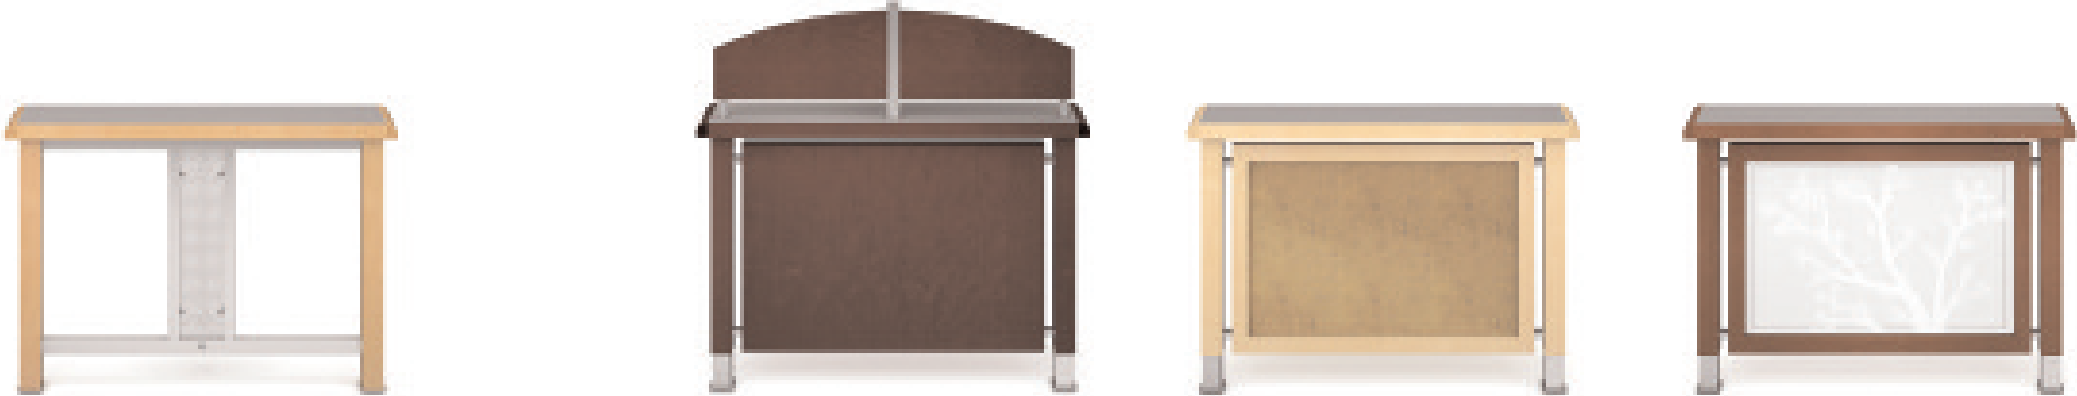

So you want options? Folio's your line.

Use your imagination, the variety of materials and finishes is endless.