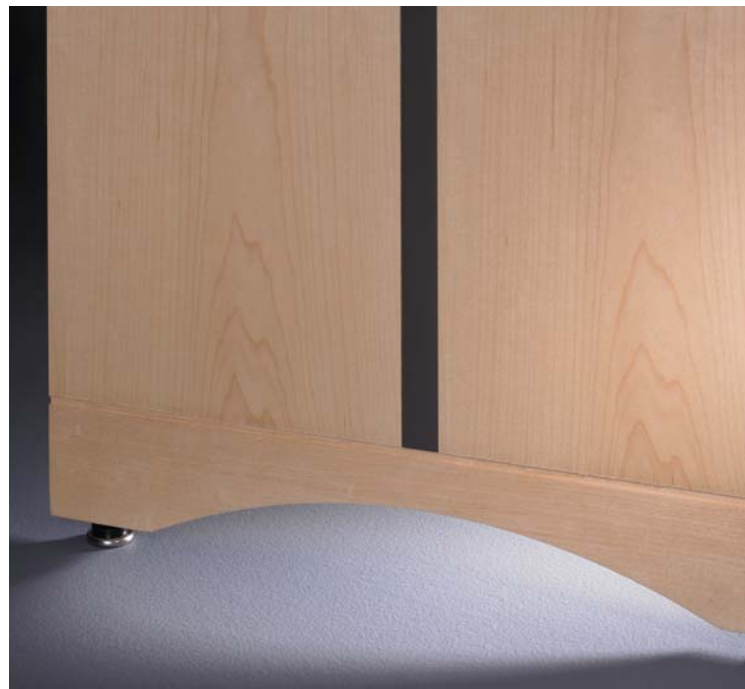

The Tempus Collection offers a broad spectrum of traditional and technical furniture including study chairs, tables, carrels and OPAC stations.

Leg Style Table

Panel Style Table

Round Table

Square Table

Single Face Carrel

Atlas Stand

Dictionary Stand

Newspaper Rack

Display Table

Quad Carrel

Hexagonal OPAC Station

Single Face End Panel

Double Face End Panel